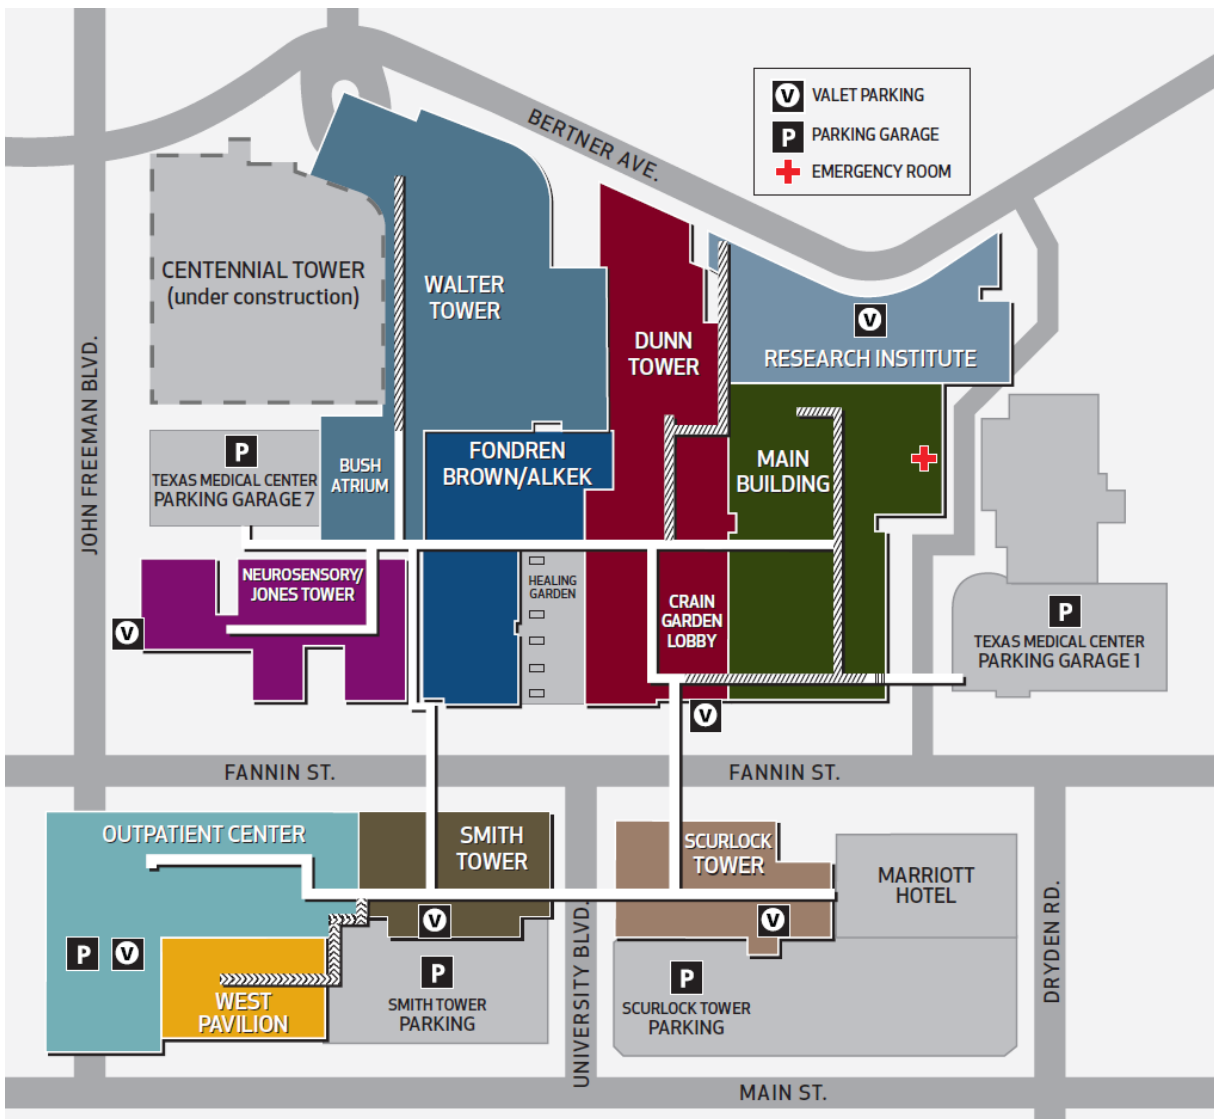

HOUSTON METHODIST HOSPITAL

PARKING & VALET OPTIONS

As of October 30, 2023, valet services at Walter Tower have moved to the Research Institute due to Centennial Tower construction. Please note: the busiest weekday times for all parking and valet are 9 a.m. – noon.

Dunn Tower: 6565 Fannin St.
Neurosensory/Jones Tower: 6501 Fannin St.
Smith Tower: 6550 Fannin St.

Research Institute: 6670 Bertner Ave.
Outpatient Center: 6445 Main St.
Scurlock Tower: 6560 Fannin St.